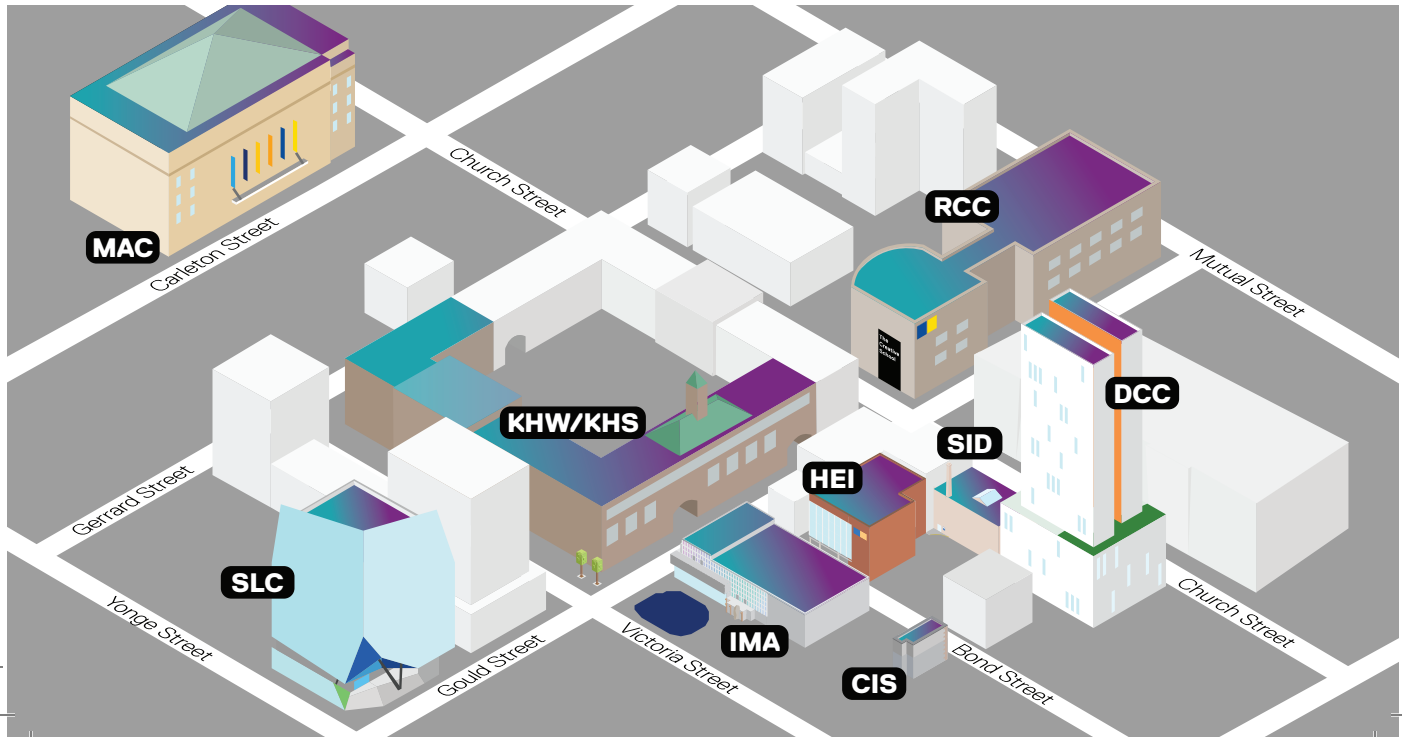

# The Creative Campus

**MAC** 50 Carleton St.

**SLC** 341 Yonge St.

**KHW / KHS** 40 Gould St.

**DCC** 270 Church St.

**RCC** 80 Gould St.

**IMA** 122 Bond St.

**HEI** 125 Bond St.

**SID** 302 Church St.

**CIS** 110 Bond St.

# Welcome to The Creative School!

We are a unique ecosystem of transdisciplinary spaces and places across campus. Discover what amazing hands-on learning spaces you have access to below.

## Rogers Communication Centre (RCC)

- Student Success Centre
- Audio Studios
- Equipment Distribution Centre